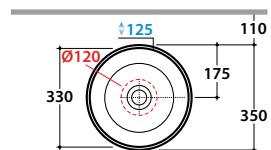

FORTY3 LAVABO APPOGGIO FO035.BI

GLOBO

Cod. **FO035.BI**

Lavabo 35 da appoggio senza foro troppo pieno. Per rubinetteria a muro o su piano. Peso 9 kg

Sit -on basin 35, with no overflow hole. Suitable for wall mounted taps or on counter. Fixing kit included. Weight 9 kg.

*** Per rubinetto su piano / For taps mounted on corner top**