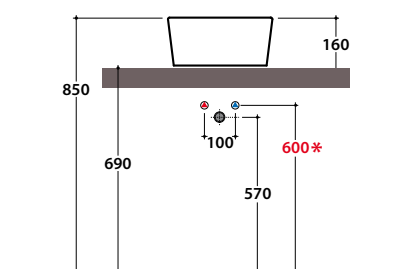

FORTY3 LAVABO APPOGGIO FO035.BI

GLOBO

Cod. **FO035.BI**

Lavabo 35 da appoggio senza foro troppo pieno. Per rubinetteria a muro o su piano. Peso 9 kg

Sit -on basin 35, with no overflow hole. Suitable for wall mounted taps or on counter. Fixing kit included. Weight 9 kg.

*** Per rubinetto su piano / For taps mounted on corner top**