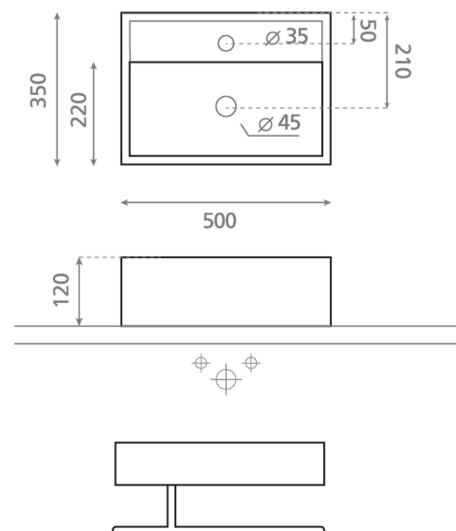

ref. 0017B

Turin

Topcounter washbasin
500x350x120 mm

Sheet

Features

- Wall-mounting possibility.
- With overflow.
- Towel rail fixing possibility on both sides.
- Valid for towel rail ref. 17B/T_330mm
- Valid for Bathco tops.
- Net weight 11kg, gross weight 12 kg.
- Units per pallet: 60.